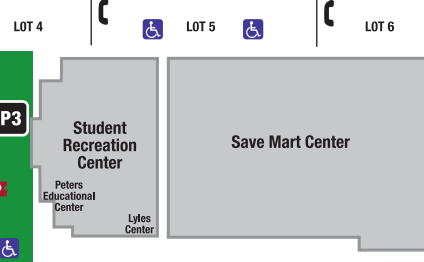

Save Mart Center Parking
 Lot 1, Lot 2 & Lot 4 Authorized Overflow Student Parking
 Non-Event: Student Parking Permit Required.
 Evening Event: Student Parking Permit Required. Must exit lot by 3:30.
 Day Event: SMC Parking Permit Required. No Student Parking.